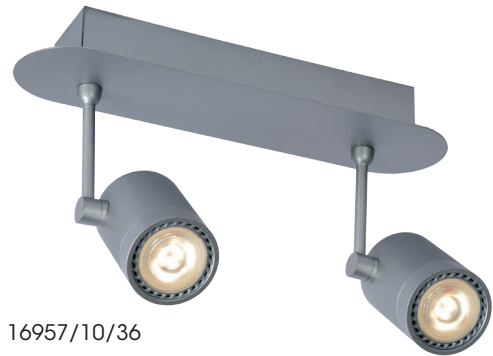

49000/05/31

Spot **RILOU**  
26994/05/31

- 1x4,5W/GU10/LED/3000K/320lm/incl.
- H: 15cm/W: 10cm/L: 10cm
- White
- Metal
- spare bulb 49000/05/31

26994/10/31

- 2x4,5W/GU10/LED/3000K/2x320lm/incl.
- H: 15cm/W: 7,5cm/L: 26cm
- White
- Metal
- spare bulb 49000/05/31

26994/15/31

- 3x4,5W/GU10/LED/3000K/3x320lm/incl.
- H: 15cm/W: 7,5cm/L: 42cm
- White
- Metal
- spare bulb 49000/05/31

26994/20/31

- 4x4,5W/GU10/LED/3000K/4x320lm/incl.
- H: 15cm/W: 22cm/L: 22cm
- White
- Metal
- spare bulb 49000/05/31

Spot **BIRK 2**  
16957/05/36

- 1x4,5W/GU10/LED/3000K/320lm/incl.
- Ø: 10cm/H: 14cm
- Silver grey
- Aluminium
- spare bulb 49000/05/36

16957/10/36

- 2x4,5W/GU10/LED/3000K/2x320lm/incl.
- H: 14cm/W: 7cm/L: 28cm
- Silver grey
- Aluminium
- spare bulb 49000/05/36

16957/15/36

- 3x4,5W/GU10/LED/3000K/3x320lm/incl.
- H: 14cm/W: 7cm/L: 40cm
- Silver grey
- Aluminium
- spare bulb 49000/05/36

49000/05/36